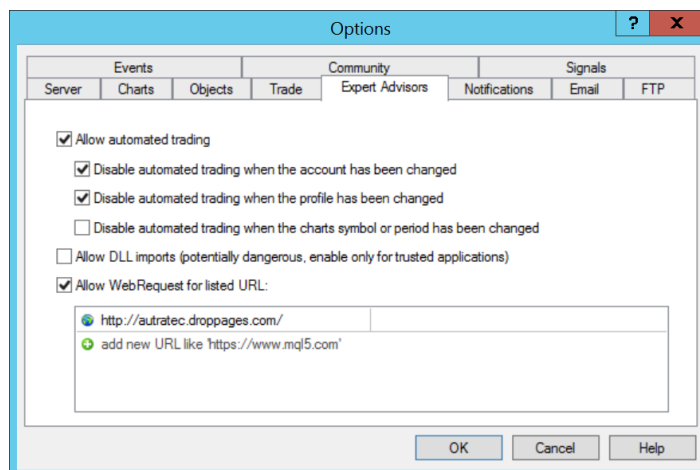

NEWS TRADER Installation Guide (Simple Version)

Version: v4.0 / Last Update: 22APR2018

1. We assume that traders have a certain basis for the installation of EA and using MT4 terminals. If you do not know enough about this content, please check the relevant training videos on YOUTUBE. The following video can refer to:

<https://youtu.be/xAfN-NO7VE8>

2. This program needs to read news transaction data from a remote server via Web Service. The trader is required to add the address of the remote service to the MT4 terminal. The way to include the server address is described in the following documents:

<https://www.metatrader4.com/en/trading-platform/help/setup/setup_experts>

The following URL needs to be added:

<http://auratec.droppages.com/>

3. NEWS TRADER will trade on: EURUSD, USDCAD, GBPUSD, AUDUSD, USDJPY currency pairs. Please add EA one by one to the chat for that currency. They operate on the M5's time frame.